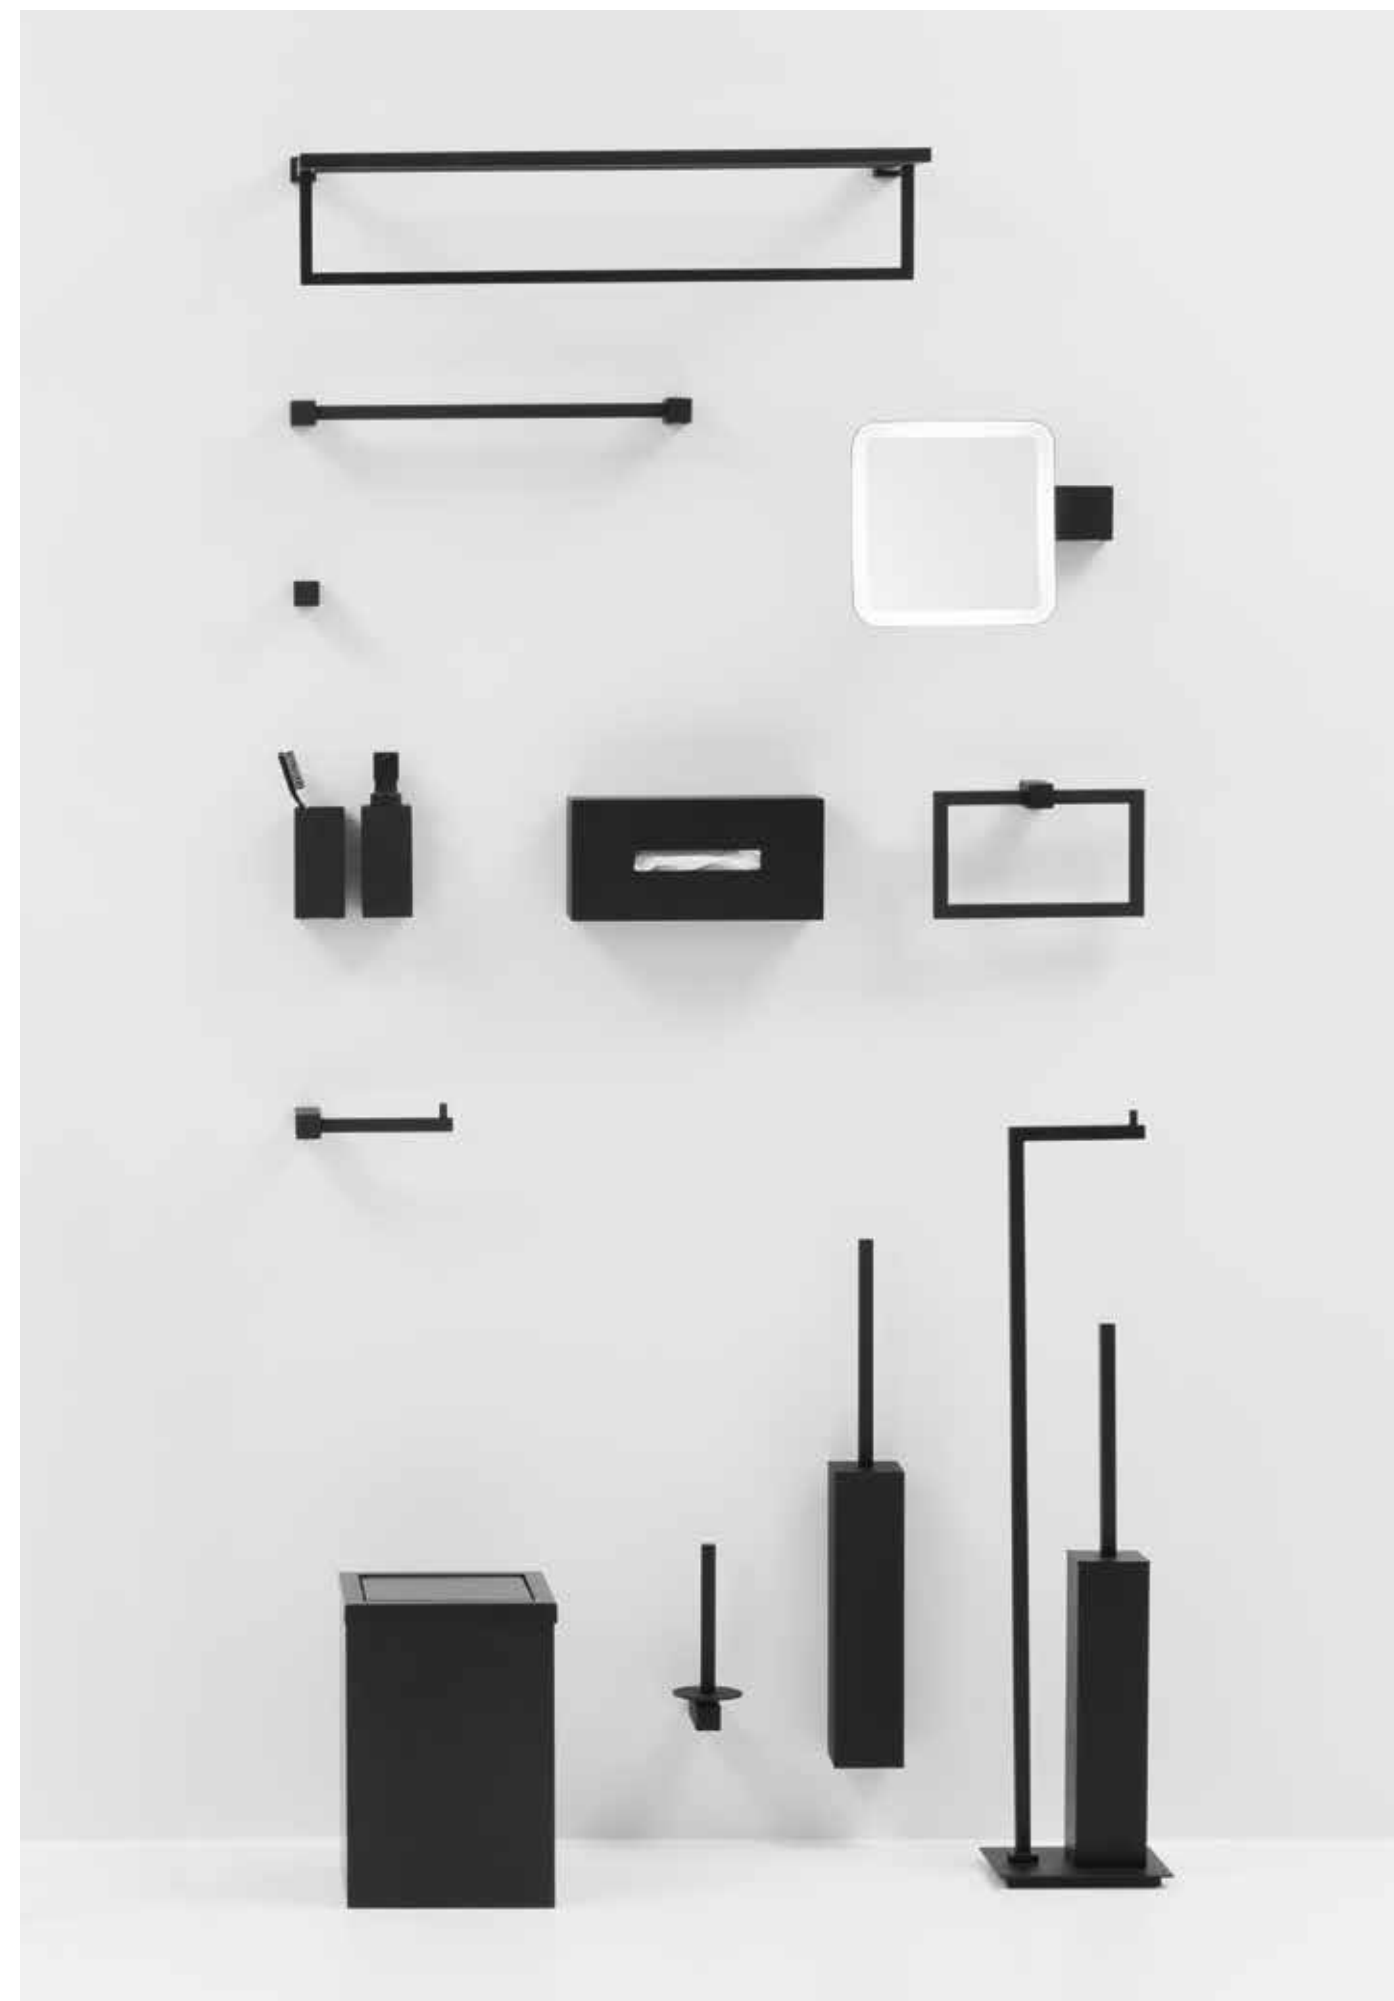

CORNER
COLLECTION / COLLEZIONE