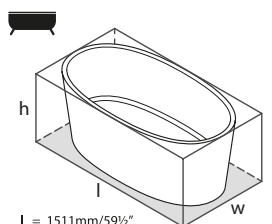

l = 1511mm/59 1/2"
w = 802mm/31 1/8"
h = 600mm/23 3/8"

ios

- ☐ IOS-N-SW-NO QUARRYCAST™ blanco / blanc € 4,034.00
- ☒ IOSM-N-SM-NO QUARRYCAST™ Blanco Mate / Blanc Mat € 4,034.00
- ☒ PAINT-BATH Suplemento por el acabado en pintura RAL / Supplément pour une finition en peinture RAL € 1,391.00

Accesorios necesarios / Accessoires

- ☒ KIT-12-xx / KIT-17-xx / KIT-36-xx / KIT-40-xx