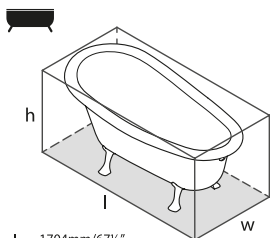

L = 1704mm/67 1/8"
W = 809mm/31 7/8"
H = 752mm/29 5/8"

Roxburgh

☐ ROX-N-SW-OF + FT-ROX-SW	QUARRYCAST™ blanco / blanc	€ 2,592.00
☐ ROX-N-SW-OF + FT-ROXM-SW	QUARRYCAST™ moderno / moderne	€ 2,592.00
☐ ROX-N-SW-OF + FT-ROX-WH	Metal blanco / Métal blanc	€ 2,798.00
☐ ROX-N-SW-OF + FT-ROX-PC	Cromado brillante / Chrome poli	€ 3,044.00
☐ ROX-N-SW-OF + FT-ROX-PB	Latón pulido / Laiton poli	€ 3,299.00
☐ ROX-N-SW-OF + FT-ROX-PN	Níquel brillante / Nickel poli	€ 3,299.00
☐ ROX-N-SW-OF + FT-ROX-BN	Níquel satinado / Nickel brossé	€ 3,299.00
☐ PAINT-BATH	Suplemento por el acabado en pintura RAL / Supplément pour une finition en peinture RAL	€ 1,391.00

Accesorios necesarios / Accessoires

☒ KIT-30-xx / KIT-31-xx