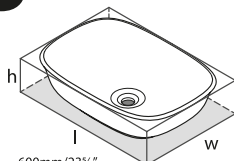

l = 600mm/23 5/8"
w = 413mm/16 1/4"
h = 157mm/6 1/8"

Amiata 60

☐	VB-AMT-60-NO	QUARRYCAST™ blanco / blanc		€ 685.00
☒	VB-AMT60M-SM-NO	QUARRYCAST™ Blanco Mate / Blanc Mat		€ 685.00
	PAINT-VB	Suplemento por el acabado en pintura RAL / Supplément pour une finition en peinture RAL		€ 428.00

Accesorios necesarios / Accessoires

☒ KIT-24-xx / KIT-25-xx / KIT-22-xx / KIT-122-xx