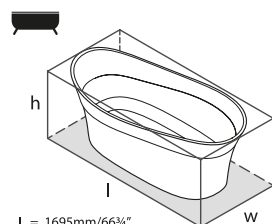

l = 1695mm/66¾"
w = 798mm/31¾"
h = 653mm/25¾"

Pescadero

☐ PES-N-SW-NO	QUARRYCAST™ blanco / blanc	€ 4,151.00
☐ PAINT-BATH	Suplemento por el acabado en pintura RAL / Supplément pour une finition en peinture RAL	€ 1,391.00

Accesorios necesarios / Accessoires

☒ KIT-12-xx / KIT-17-xx / KIT-36-xx