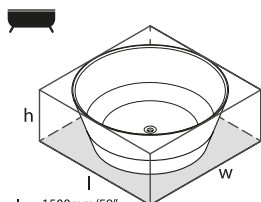

Accesorios necesarios / Accessoires

☒ KIT-30-xx / KIT-31-xx

l = 1500mm/59"
w = 1500mm/59"
h = 600mm/23¾"

Taizu

☐	TAI-N-SW-NO	QUARRYCAST™ blanco / blanc	€ 5,520.00
	PAINT-BATH	Suplemento por el acabado en pintura RAL / Supplément pour une finition en peinture RAL	€ 1,391.00

Accesorios necesarios / Accessoires

☒ KIT-12-xx / KIT-17-xx / KIT-36-xx / KIT-40-xx