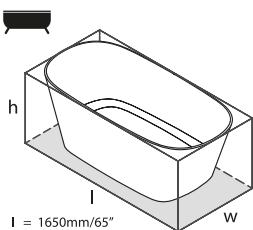

l = 1650mm/65"
w = 727mm/28¾"
h = 550mm/21¾"

Vetralla 1650

○ VE2-N-SW-NO	QUARRYCAST™ blanco / blanc	€ 3,183.00
⊗ VE2M-N-SM-NO	QUARRYCAST™ Blanco Mate / Blanc Mat	€ 3,183.00
🔧 PAINT-BATH	Suplemento por el acabado en pintura RAL / Supplément pour une finition en peinture RAL	€ 1,391.00

Accesorios necesarios / Accessoires

⊗ KIT-12-xx / KIT-17-xx / KIT-36-xx / KIT-40-xx