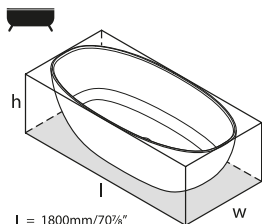

L = 1800mm/70 7/8"
w = 866mm/34 1/4"
h = 559mm/22"

Barcelona 1800

○ BA3-N-SW-NO	QUARRYCAST™ blanco / blanc	€ 4,746.00
Ⓜ BA3M-N-SM-NO	QUARRYCAST™ Blanco Mate / Blanc Mat	€ 4,746.00
🔧 PAINT-BATH	Suplemento por el acabado en pintura RAL / Supplément pour une finition en peinture RAL	€ 1,391.00

Accesorios necesarios / Accessoires

✓ KIT-12-xx / KIT-17-xx / KIT-36-xx