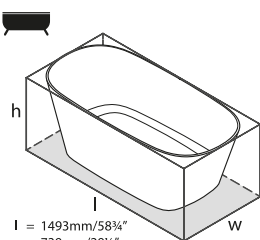

l = 1493mm/58¾"
w = 739mm/29¼"
h = 560mm/22"

Vetralla 1500

○ VET-N-SW-NO	QUARRYCAST™ blanco / blanc	€ 3,066.00
⊗ VETM-N-SM-NO	QUARRYCAST™ Blanco Mate / Blanc Mat	€ 3,066.00
🔧 PAINT-BATH	Suplemento por el acabado en pintura RAL / Supplément pour une finition en peinture RAL	€ 1,391.00

Accesorios necesarios / Accessoires

⊗ KIT-12-xx / KIT-17-xx / KIT-36-xx / KIT-40-xx