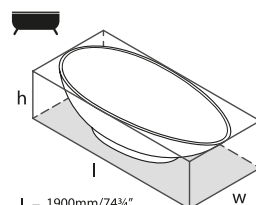

l = 1900mm/74¾"
w = 845mm/33¼"
h = 503mm/19¾"

Napoli

☐ NAP-N-SW-NO	QUARRYCAST™ blanco / blanc	€ 4,061.00
☒ NAPM-N-SM-NO	QUARRYCAST™ Blanco Mate / Blanc Mat	€ 4,061.00
☐ PAINT-BATH	Suplemento por el acabado en pintura RAL / Supplément pour une finition en peinture RAL	€ 1,391.00

Accesorios necesarios / Accessoires

☒ KIT-12-xx / KIT-17-xx / KIT-36-xx / KIT-40-xx