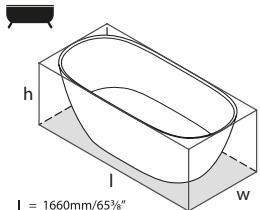

l = 1660mm/65 3/4"
w = 730mm/28 3/4"
h = 550mm/21 1/2"

Lussari 1700 NEW Disponible 03.2023

- ★ ○ LU2-N-SW-NO QUARRYCAST™ blanco / blanc € 3,369.00
- ★ SM LU2M-N-SM-NO QUARRYCAST™ Blanco Mate / Blanc Mat € 3,369.00
- ★ PAINT-BATH Suplemento por el acabado en pintura RAL / Supplément pour une finition en peinture RAL € 1,391.00

Accesorios necesarios / Accessoires

- ✓ KIT-12-xx / KIT-17-xx / KIT-36-xx / KIT-40-xx