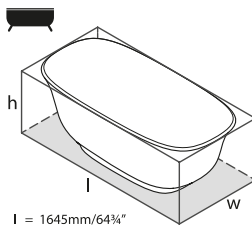

l = 1645mm/64¾"
w = 800mm/31½"
h = 611mm/24"

Amiata 1650

○ AMT-N-SW-NO	QUARRYCAST™ blanco / blanc	€ 4,373.00
Ⓜ AMTM-N-SM-NO	QUARRYCAST™ Blanco Mate / Blanc Mat	€ 4,373.00
🔧 PAINT-BATH	Suplemento por el acabado en pintura RAL / Supplément pour une finition en peinture RAL	€ 1,391.00

Accesorios necesarios / Accessoires

✓ KIT-12-xx / KIT-17-xx / KIT-36-xx / KIT-40-xx