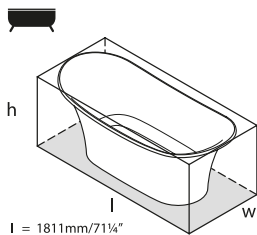

l = 1811mm/71¼"
w = 808mm/31¾"
h = 715mm/28¼"

Toulouse 1800

○ TOU-N-SW-NO	QUARRYCAST™ blanco / blanc	€ 4,373.00
⊗ TOUM-N-SM-NO	QUARRYCAST™ Blanco Mate / Blanc Mat	€ 4,373.00
🔧 PAINT-BATH	Suplemento por el acabado en pintura RAL / Supplément pour une finition en peinture RAL	€ 1,391.00

Accesorios necesarios / Accessoires

⊗ KIT-12-xx / KIT-17-xx / KIT-36-xx / KIT-40-xx