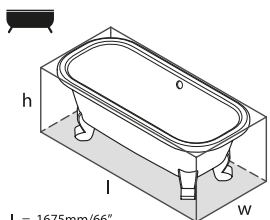

L = 1675mm/66"
W = 745mm/29 3/8"
H = 603mm/23 3/4"

Richmond

☐ RIC-N-SW-OF + FT-RIC-SW	QUARRYCAST™ blanco / blanc	€ 2,448.00
☐ PAINT-BATH	Suplemento por el acabado en pintura RAL / Supplément pour une finition en peinture RAL	€ 1,391.00

Accesorios necesarios / Accessoires

☒ KIT-30-xx / KIT-31-xx