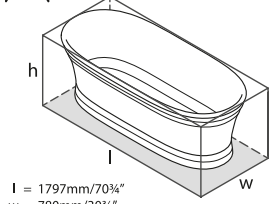

Accesorios necesarios / Accessoires

☒ KIT-30-xx / KIT-31-xx

L = 1797mm/70¾"
W = 780mm/30¾"
H = 608mm/23¾"

Worcester

☐	WOR-N-SW-NO	QUARRYCAST™ blanco / blanc	☐	€ 5,575.00
☐	PAINT-BATH	Suplemento por el acabado en pintura RAL / Supplément pour une finition en peinture RAL		€ 1,391.00

Accesorios necesarios / Accessoires

☒ KIT-12-xx / KIT-36-xx / KIT-40-xx