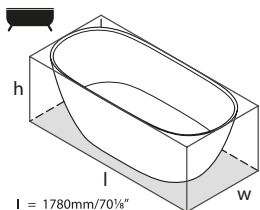

l = 1780mm/70 1/8"
w = 760mm/29 9/16"
h = 550mm/21 1/2"

Lussari 1800 NEW Disponible 03.2023

- ★ ○ LU3-N-SW-NO QUARRYCAST™ blanco / blanc € 3,623.00
- ★ SM LU3M-N-SM-NO QUARRYCAST™ Blanco Mate / Blanc Mat € 3,623.00
- ★ PAINT-BATH Suplemento por el acabado en pintura RAL / Supplément pour une finition en peinture RAL € 1,391.00

Accesorios necesarios / Accessoires

- ✓ KIT-12-xx / KIT-17-xx / KIT-36-xx / KIT-40-xx