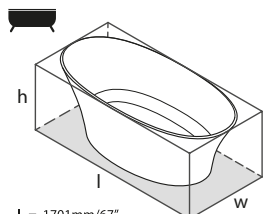

Accesorios necesarios / Accessoires

- ☒ KIT-30-xx / KIT-31-xx

l = 1701mm/67"
w = 793mm/31 1/4"
h = 614mm/24 1/8"

ionian

- ☐ INN-N-SW-NO QUARRYCAST™ blanco / blanc € 4,373.00
- ☒ INNM-N-SM-NO QUARRYCAST™ Blanco Mate / Blanc Mat € 4,373.00
- ☒ PAINT-BATH Suplemento por el acabado en pintura RAL / Supplément pour une finition en peinture RAL € 1,391.00

Accesorios necesarios / Accessoires

- ☒ KIT-12-xx / KIT-17-xx / KIT-36-xx / KIT-40-xx