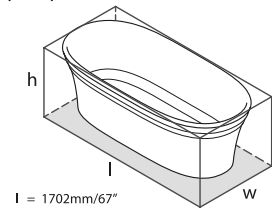

L = 1702mm/67"
W = 801mm/31½"
H = 598mm/23½"

Warndon

☐	WAR-N-SW-NO	QUARRYCAST™ blanco / blanc	☐	€ 4,262.00
☐	PAINT-BATH	Suplemento por el acabado en pintura RAL / Supplément pour une finition en peinture RAL		€ 1,391.00

Accesorios necesarios / Accessoires

☒ KIT-12-xx / KIT-36-xx / KIT-40-xx