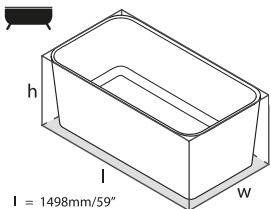

L = 1498mm/59"
W = 799mm/31 1/2"
H = 600mm/23 3/4"

Edge

☐	EDG-N-SW-NO	QUARRYCAST™ blanco / blanc	€ 4,034.00
	PAINT-BATH	Suplemento por el acabado en pintura RAL / Supplément pour une finition en peinture RAL	€ 1,391.00

Accesorios necesarios / Accessoires

☒ KIT-12-xx / KIT-17-xx / KIT-36-xx / KIT-40-xx