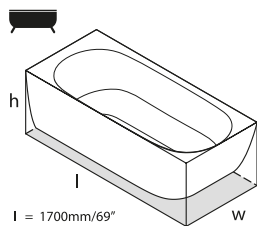

L = 1700mm/69"
w = 750mm/29½"
h = 580mm/22¾"

Lussari 1700 Corner – Left hand **NEW Disponible 03.2023**

- ★ ○ LUS-N-LH-SW-NO QUARRYCAST™ white € 3,750.00
- ★ LUSM-N-LH-SM-NO QUARRYCAST™ Blanco Mate / Blanc Mat € 3,750.00
- ★ PAINT-BATH Suplemento por el acabado en pintura RAL / Supplément pour une finition en peinture RAL € 1,391.00

Accesorios necesarios / Accessoires

- ☒ KIT-12-xx / KIT-60-xx / KIT-61-xx / KIT-36-xx